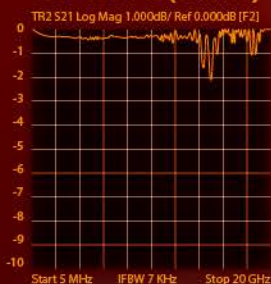

MTN1 HIGH SPEED FAKRA

MFH

BODY

TERMINAL

SEAMLESS TERMINAL AND BODY
BEST EMI PERFORMANCE

7601+7601-03(S11MAX)

7601+7601-02(S21MAX)

7601+7601-03(LIN MAG)

CNC -

High precision, High performance

- › Transmission up to 28 Gbps
- › Frequency range up to 20 GHz
- › Highest mechanical robustness
- › Anti-Scattering
- › Compliant to Rosenberger and all common automotive standards