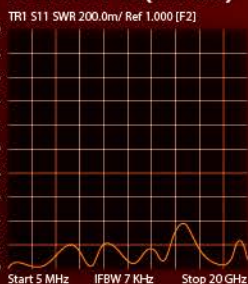

MTN1 HIGH SPEED FAKRA

MFH

BODY

TERMINAL

SEAMLESS TERMINAL AND BODY
BEST EMI PERFORMANCE

7601+7601-03(S11MAX)

7601+7601-02(S21MAX)

7601+7601-03(LIN MAG)

CNC -

High precision, High performance

- › Transmission up to 28 Gbps
- › Frequency range up to 20 GHz
- › Highest mechanical robustness
- › Anti-Scattering
- › Compliant to Rosenberger and all common automotive standards